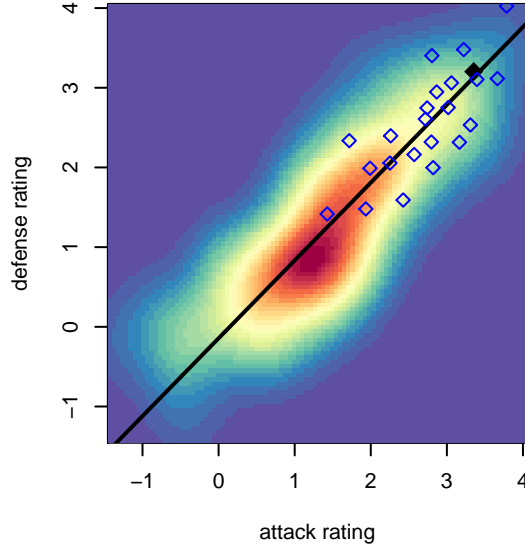

**attack and defense rating
relative to others at age
and all opponents in last 13 months**