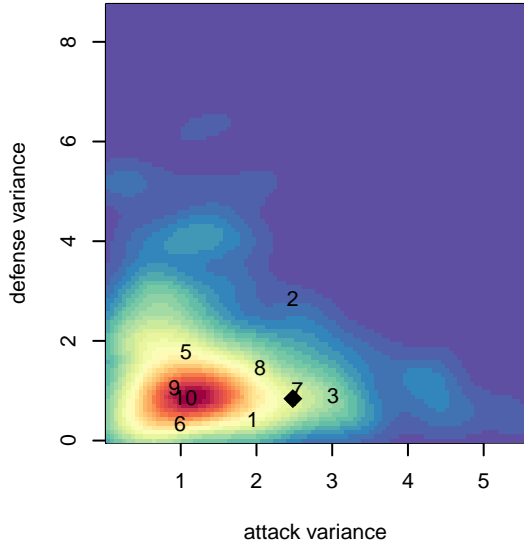

**attack and defense variance (black dot)
relative to other teams
and top 10 in region**