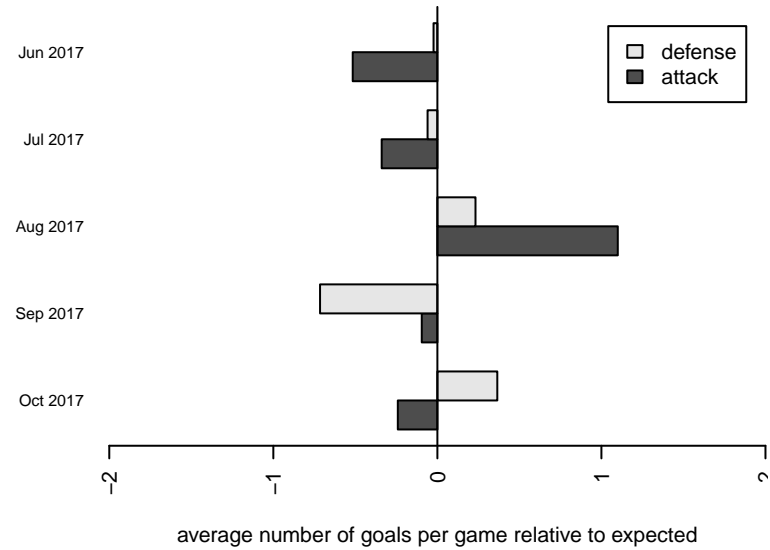

Performance relative to 13 month average