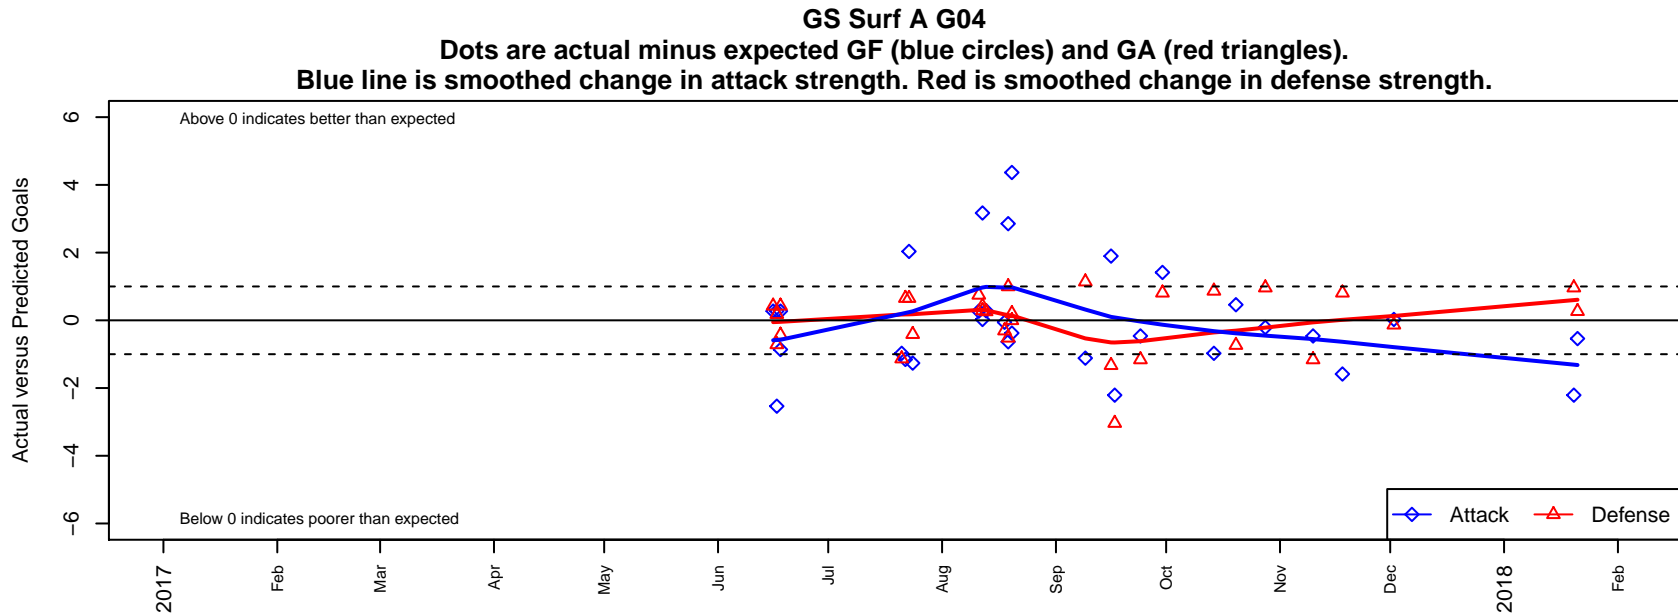

**attack and defense variance (black dot)
relative to other teams
and top 10 in region**

**attack and defense rating
relative to others at age
and all opponents in last 13 months**

GS Surf A G04

Greater Seattle Surf
Bothel, WA
G04 total strength=1746
attack=28.59 defense=24.6
fall league = RCL G04 Div 1

alt names used:
GS SURF G04 A
GS Surf G04 A
GS SURF G04 A (WA)
GS Surf G04A

Venues played:
2017 Starfire Spring Classic GU14
2017 Nike Crossfire Challenge Super Group U'
2017 Eastside FC Cup GU14-15
2017 NW Champions Cup GIRLS 04
2017 RCL G04 Div 1