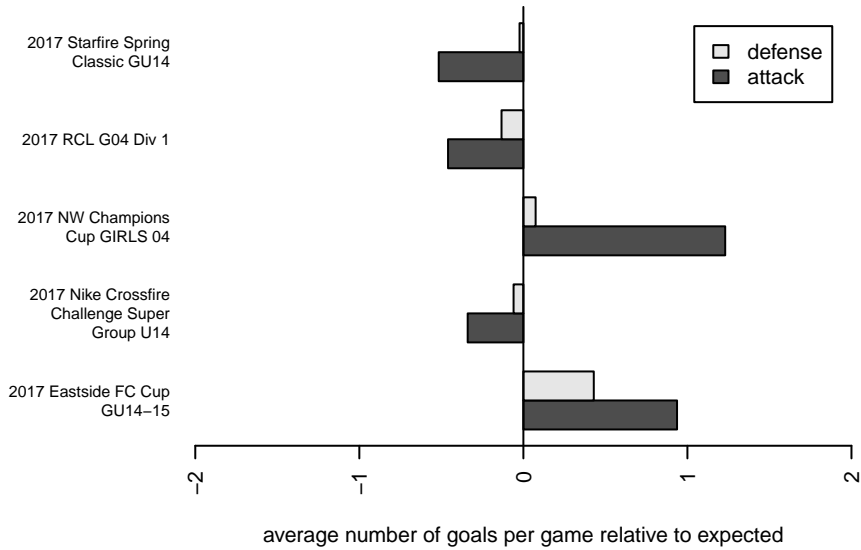

Performance relative to 13 month average