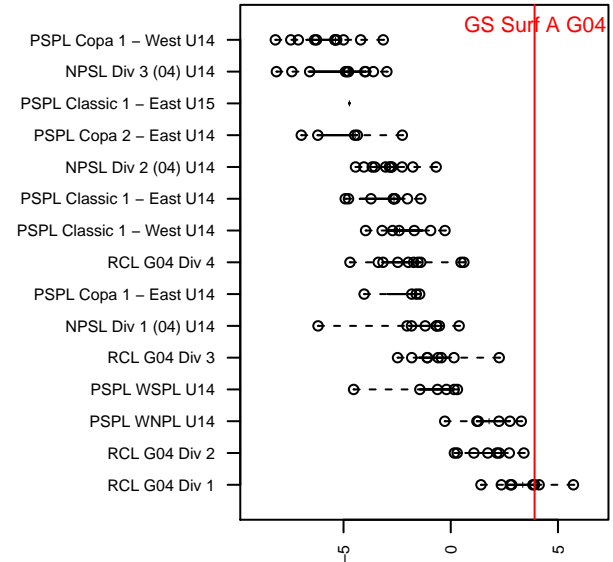

**attack and defense rating
relative to others at age
and all opponents in last 13 months**